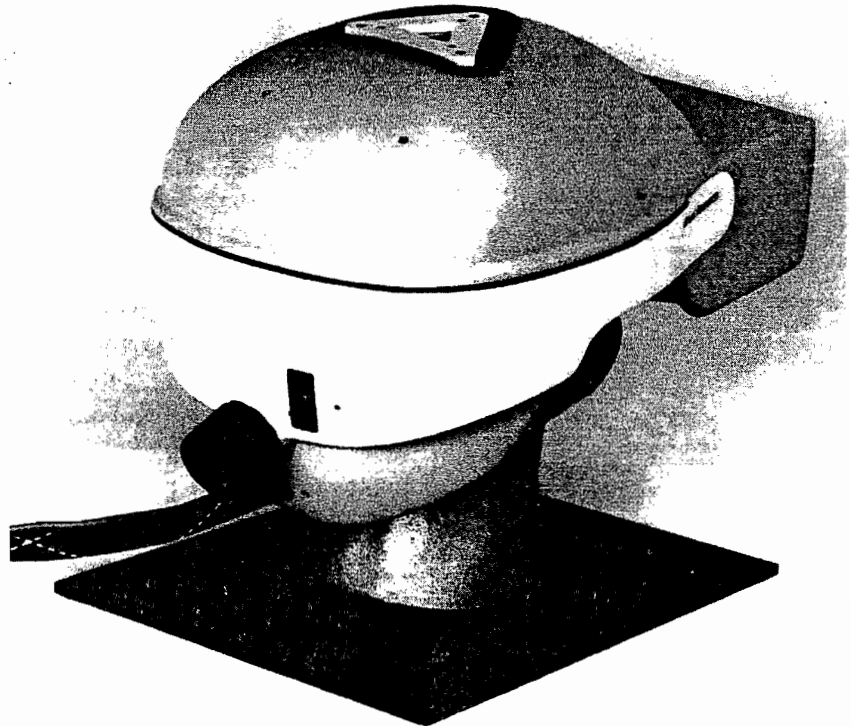

Virtual Research Flight Helmet

Specifications

Displays:

Color LCD displays.
Pixel count: 360 x 240

Optics:

Leep Systems wide angle optics

Field of View:

Approximately 100°

Video Signals:

Two NTSC composite signals (one per eye)

Audio:

Sony stereo headphones incorporated

Position Sensing:

Logitech 3-D Head Tracker
Ascension Bird™
Polhemus 3space Isotrack™ or Tracker™

Power Supply:

120VAC to 5VDC. UL listed, CSA approved
Power switch at back of helmet

Power Consumption:

7 watts

Fit Adjustment:

Headband ratchet size adjusted with single
external knob

Cable Length:

10" in sheath (3m), 3' individual cables
(0.91m)

Weight:

Helmet: 3lbs, 11oz (1.67kg)
Cable: 13oz. (0.37kg)

Overall Dimensions:

16.2" (L), 9.8" (W), 9.2" (H),
(41 x 25 x 23cm)

Virtual Research

3193 Belick Street
Suite 2
Santa Clara, CA 95054
TEL 408-748-8712
FAX 408-748-8714