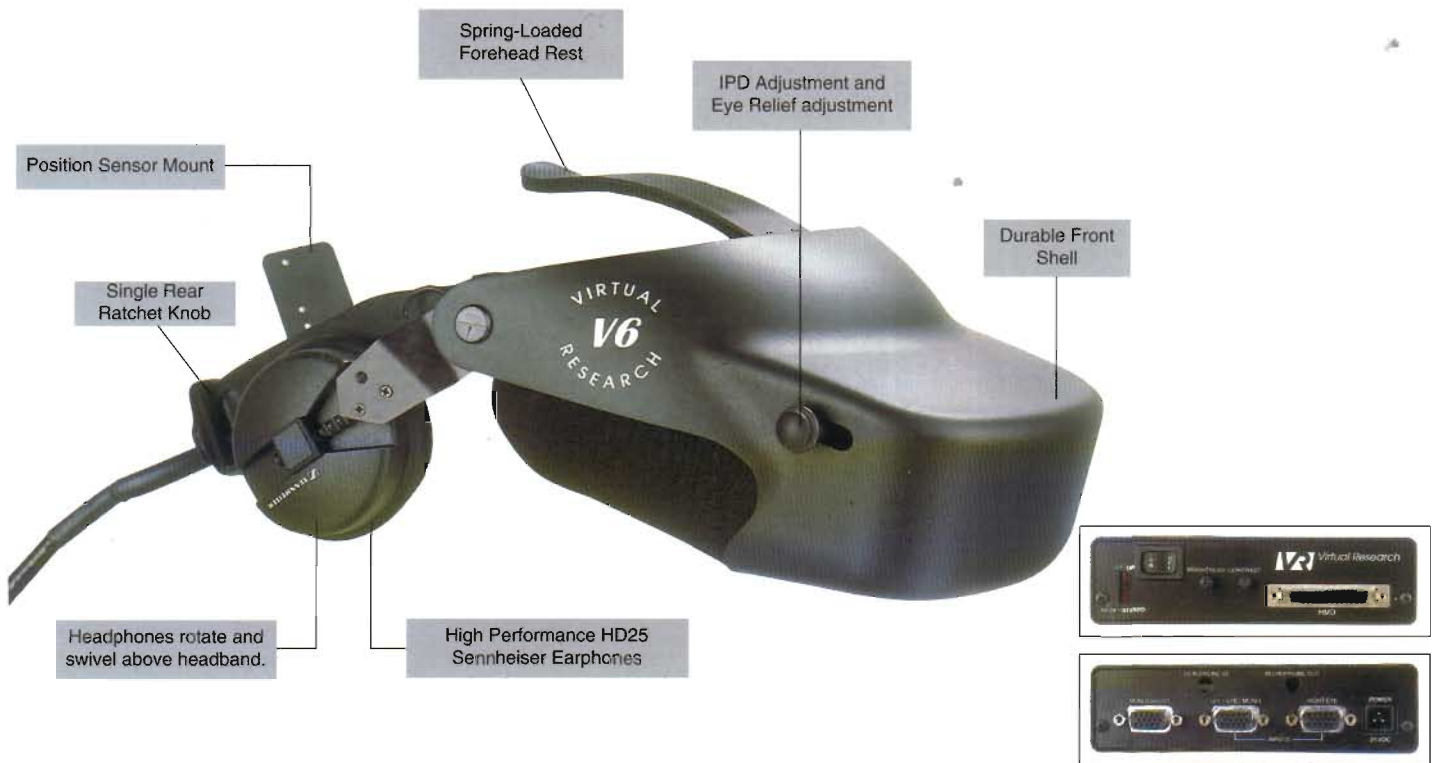

Virtual Research

Harness the Power of a V6!

V6 establishes a new standard of quality and price for the mid-range, professional HMD. New active matrix LCD's with 640 x 480 pixel resolution provide rich, vibrant color quality and a superior image. New engineering and design means V6 is lighter, easier to use, and more durable. V6 dons quickly and comfortably using a single rear ratchet and spring loaded forehead rest. Adjustments are quick and precise. The interpupillary adjustment doubles as an eye relief adjustment to accommodate glasses.

Inputs and outputs for audio, video, and power are handled through the external control box. Standard 15 pin VGA type connectors accept VGA (640 x 480 60Hz) inputs, readily available on today's graphics engines and workstations. Brightness and contrast adjustments are easily tuned from the front of the control box. External monitors may be connected to the MONITOR PORT also located on the control box

Displays

- Dual 1.3" diagonal Active Matrix Liquid Crystal Displays
- Resolution per eye: 640 x 480 (307,200 color elements) equivalent to 102,400 triads
- Contrast ratio: 200:1

Optical

- Field of view: 60° diagonal
- Multi-element glass, fully color corrected design
- Interpupillary distance (IPD) range: 52mm to 74mm
- Eye relief: Adjustable 10-30mm design accommodates glasses
- Rubber eyecups prevent eyeglasses and lens contact

Cable

- Description: Custom molded cable
- Length 13' (3.9m) standard
- Connector: 50 pin SCSI

Control Box

- VGA (640 x 480 60Hz) input format
- Sync on green, separate H and V, or Composite (+ or - going)
- Overall brightness and contrast
- Stereo or mono input auto detected
- Mono input drives right and left eye with one signal
- Audio Input: 3.5mm mini stereo phone jack
- Monitor Output: VGA (640 x 480 60Hz)